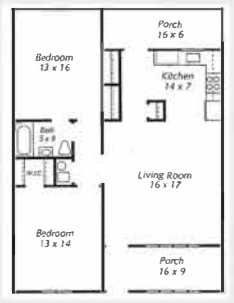

CHOOSE FROM OUR LUXURIOUS LAYOUTS

Tidewater

EO-1 Studio, 567 sq. ft.

Mystic

1 bedroom, 1 bath, 861 sq. ft.

Barnegat

2 bedroom, 1 bath, 1,173 sq. ft.

Montauk

C2-2 bedroom, 2 bath, 1,053 sq. ft.

Nantucket

A2-2 bedroom, 2 bath, 1,224 sq. ft.