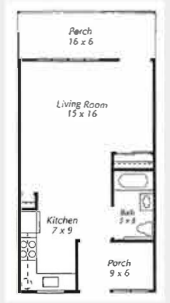

CHOOSE FROM OUR LUXURIOUS LAYOUTS

Tidewater

EO-1 Studio, 567 sq. ft.

Mystic

1 bedroom, 1 bath, 861 sq. ft.

Barnegat

2 bedroom, 1 bath, 1,173 sq. ft.

Montauk

C2-2 bedroom, 2 bath, 1,053 sq. ft.

Nantucket

A2-2 bedroom, 2 bath, 1,224 sq. ft.